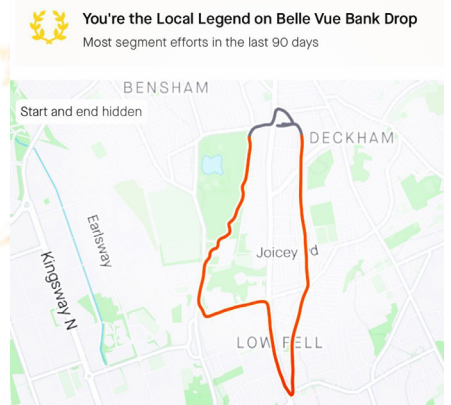

3.20 mi | 9:52 /mi | 31m 40s

Run the Blues Away!

Our new recruit Sharon has Re-generated our running club to run those winter blues away! We are blessed that our office is adjacent to Saltwell Park, where staff can take a break from their screen and enjoy the surrounding greenspace. The office also has good connecting routes and challenging topographies, making running more challenging.